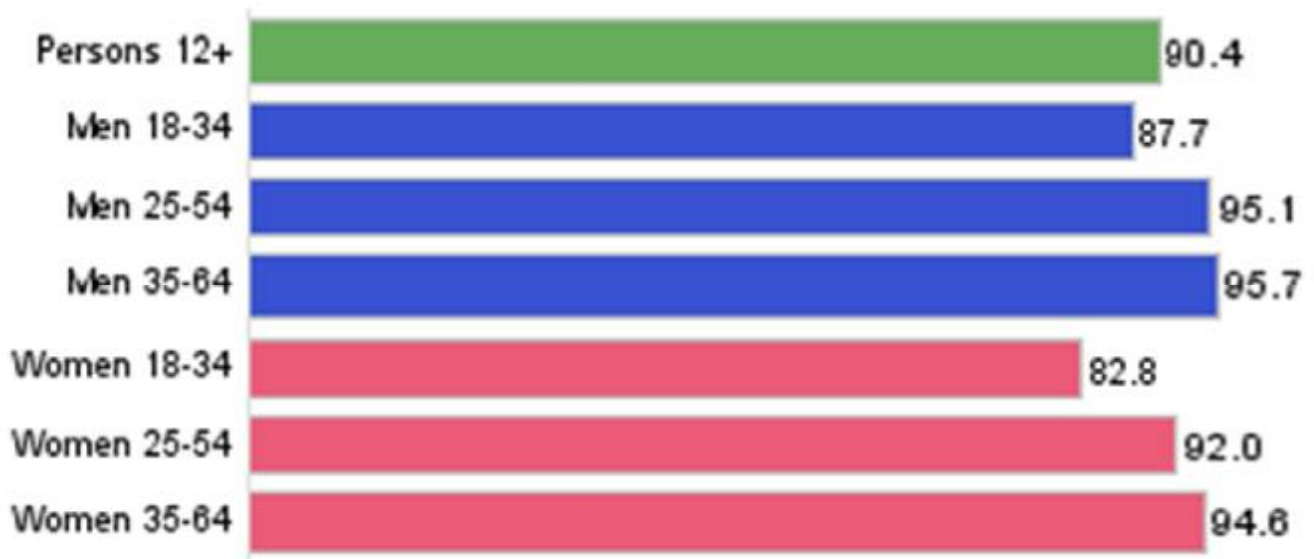

Why invest with Radio in Allentown- Bethlehem?

Over 90% of area residents are reached by Radio each week!

Listeners spend on average over 16 hours with radio each week!